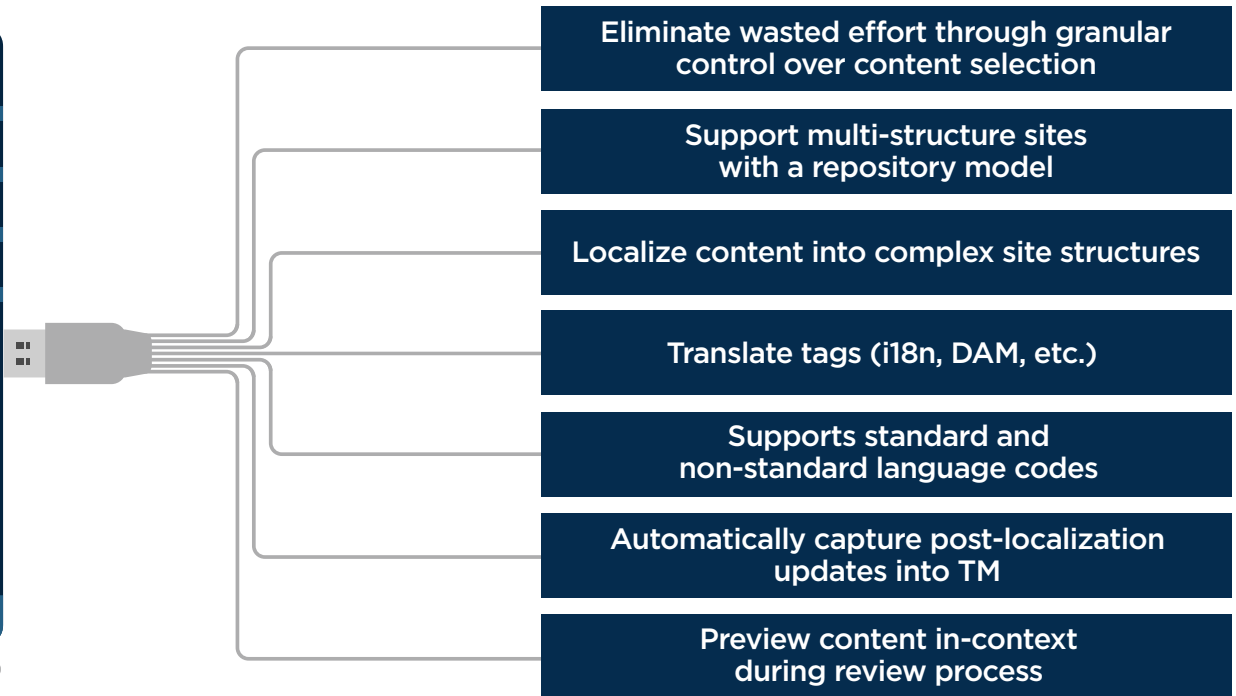

SEAMLESS INTEGRATION	ELIMINATE COPY/PASTE PROCESS	DASHBOARD MONITORING	NEVER PAY FOR SAME TRANSLATION TWICE	WORKFLOW INTEGRATION	REDUCE I.T. INVOLVEMENT
----------------------	------------------------------	----------------------	--------------------------------------	----------------------	-------------------------

Your Platform. More Global.

THOUSANDS OF ORGANIZATIONS TRUST GLOBALLINK TO STREAMLINE GLOBAL CONTENT MANAGEMENT

BE EVERYWHERE™

THE GLOBALLINK PRODUCT SUITE	
Project Director	Term Manager
TM Server	TransStudio
Translation & Review Portal	TransPort
OneLink	