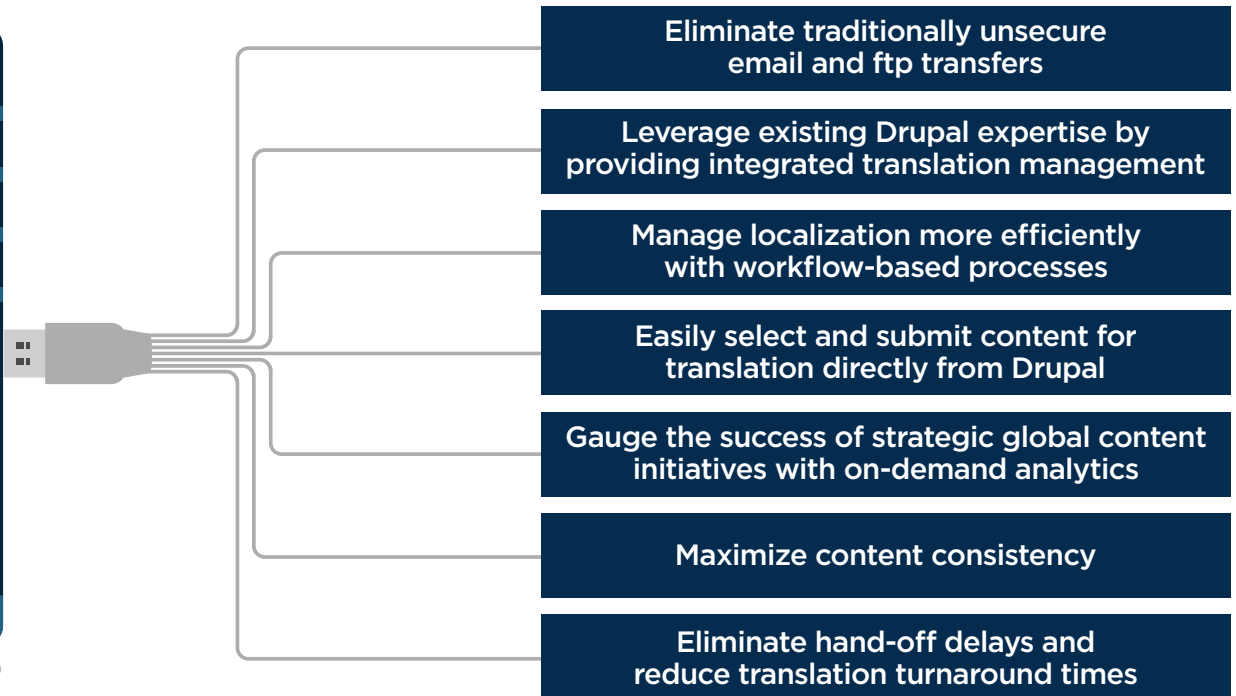

SEAMLESS INTEGRATION	ELIMINATE COPY/PASTE PROCESS	DASHBOARD MONITORING	NEVER PAY FOR SAME TRANSLATION TWICE	SPEED TIME TO MARKET	REDUCE I.T. INVOLVEMENT

Your Platform. More Global.

THOUSANDS OF ORGANIZATIONS TRUST GLOBALINK TO STREAMLINE GLOBAL CONTENT MANAGEMENT