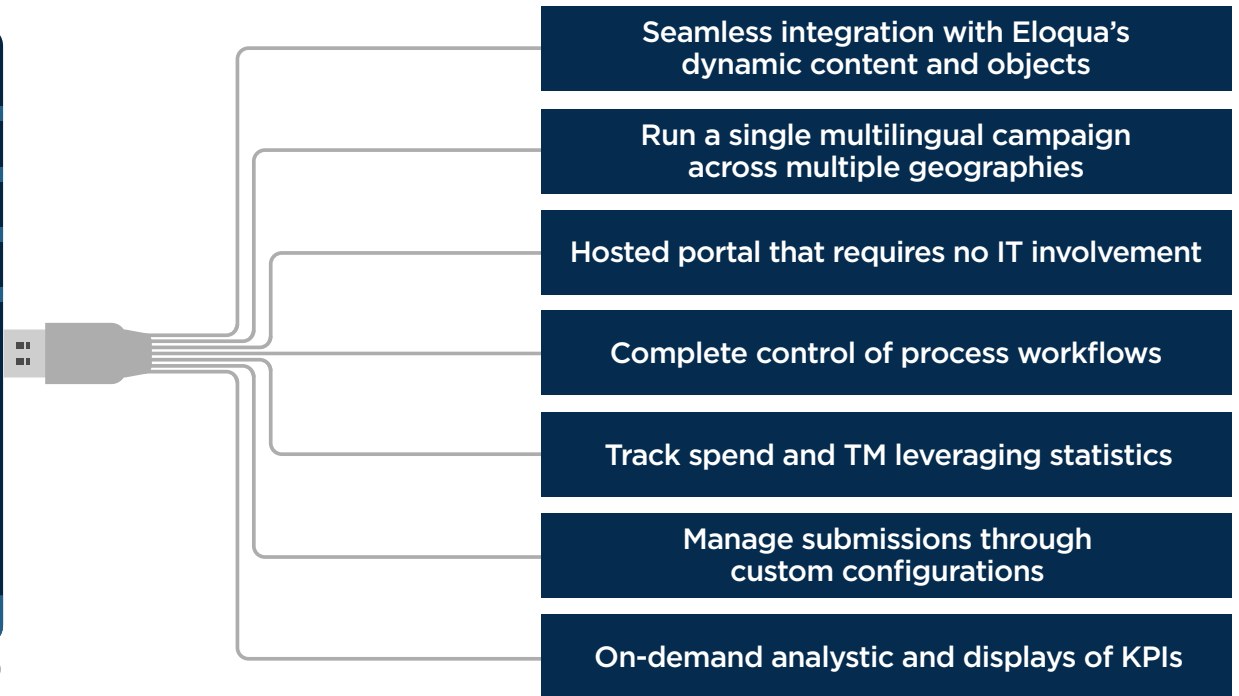

 SEAMLESS INTEGRATION	 ELIMINATE COPY/PASTE PROCESS	 DASHBOARD MONITORING	 NEVER PAY FOR SAME TRANSLATION TWICE	 WORKFLOW INTEGRATION	 REDUCE IT INVOLVEMENT
--	---	---	---	---	--

## Your platform. More Global.

THOUSANDS OF ORGANIZATIONS TRUST GLOBALLINK TO STREAMLINE GLOBAL CONTENT MANAGEMENT

## BE EVERYWHERE

THE GLOBALLINK PRODUCT SUITE	
Project Director	Term Manager
TM Server	TransStudio
Translation & Review Portal	Portal
OneLink	