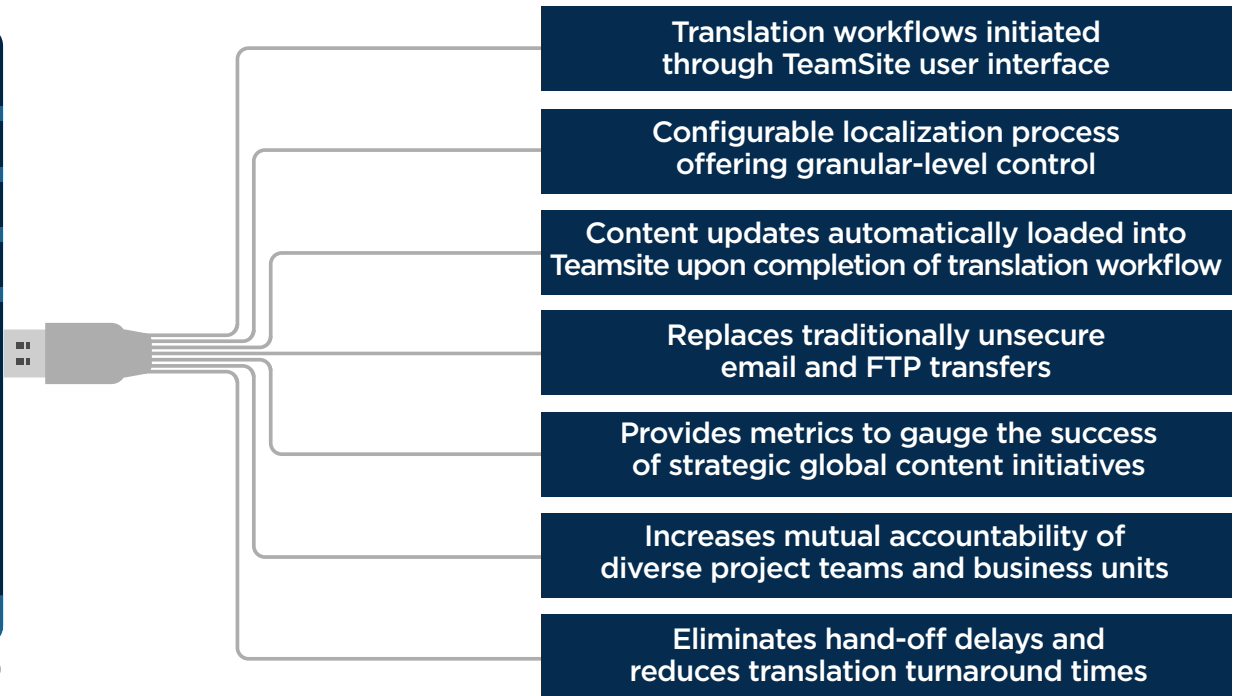

| | | | | | |
|--------------------------|----------------------------------|--------------------------|--|--------------------------|-----------------------------|
| SEAMLESS INTEGRATION | ELIMINATE COPY/PASTE PROCESS | DASHBOARD MONITORING | NEVER PAY FOR SAME TRANSLATION TWICE | WORKFLOW INTEGRATION | REDUCE I.T. INVOLVEMENT |
|--------------------------|----------------------------------|--------------------------|--|--------------------------|-----------------------------|

Your Platform. More Global.

THOUSANDS OF ORGANIZATIONS TRUST GLOBALLINK TO STREAMLINE GLOBAL CONTENT MANAGEMENT

BE EVERYWHERE

| THE GLOBALLINK PRODUCT SUITE | |
|------------------------------|--------------|
| Project Director | Term Manager |
| TM Server | TransStudio |
| Translation & Review Portal | TransPort |
| OneLink | |