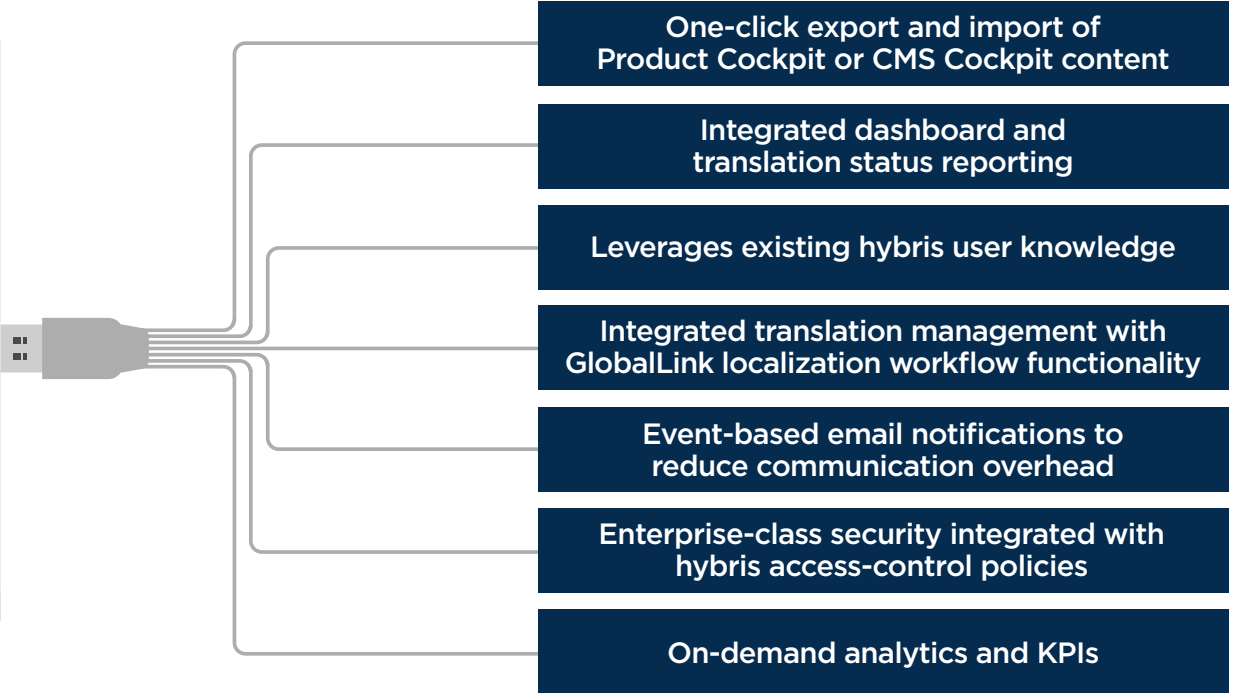

- SEAMLESS INTEGRATION
- ELIMINATE COPY/PASTE PROCESS
- DASHBOARD MONITORING
- NEVER PAY FOR SAME TRANSLATION TWICE
- WORKFLOW INTEGRATION
- REDUCE I.T. INVOLVEMENT

Your Platform. More Global.

THOUSANDS OF ORGANIZATIONS TRUST GLOBALLINK TO STREAMLINE GLOBAL CONTENT MANAGEMENT

BE EVERYWHERE™

THE GLOBALLINK PRODUCT SUITE	
Project Director	Term Manager
TM Server	TransStudio
Translation & Review Portal	TransPort
OneLink	