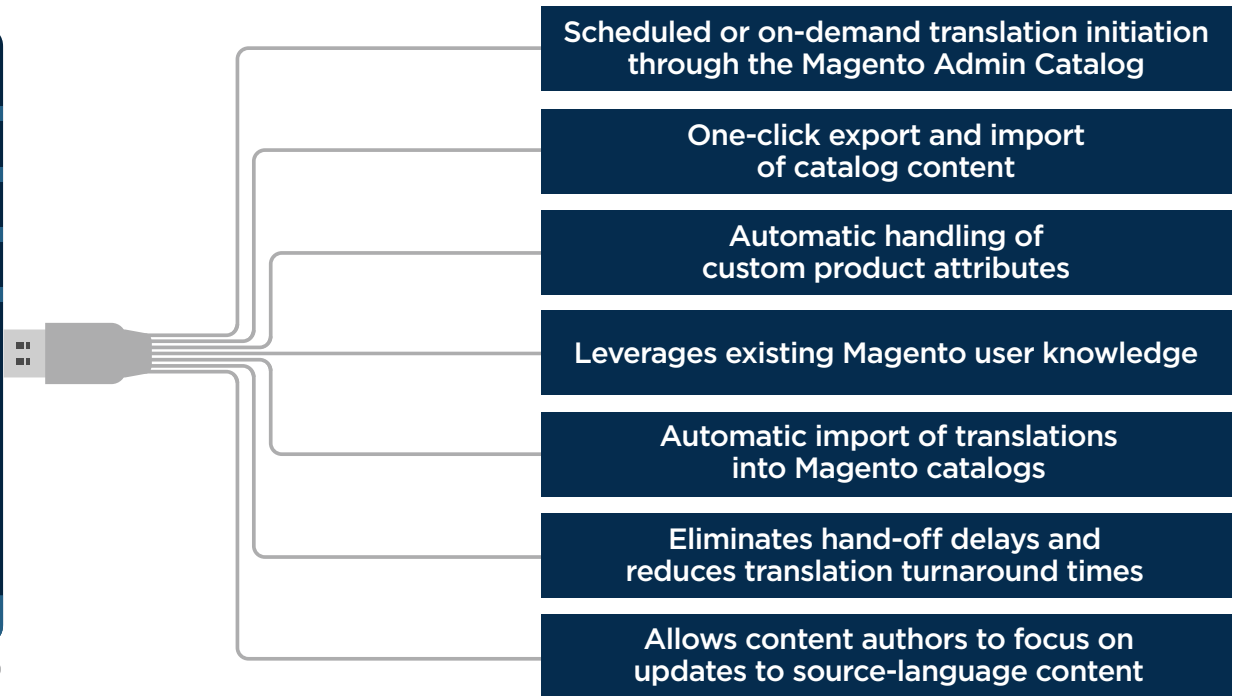

- SEAMLESS INTEGRATION
- ELIMINATE COPY/PASTE PROCESS
- DASHBOARD MONITORING
- NEVER PAY FOR SAME TRANSLATION TWICE
- SPEED TIME TO MARKET
- REDUCE I.T. INVOLVEMENT

## Your Platform. More Global.

THOUSANDS OF ORGANIZATIONS TRUST GLOBALLINK TO STREAMLINE GLOBAL CONTENT MANAGEMENT