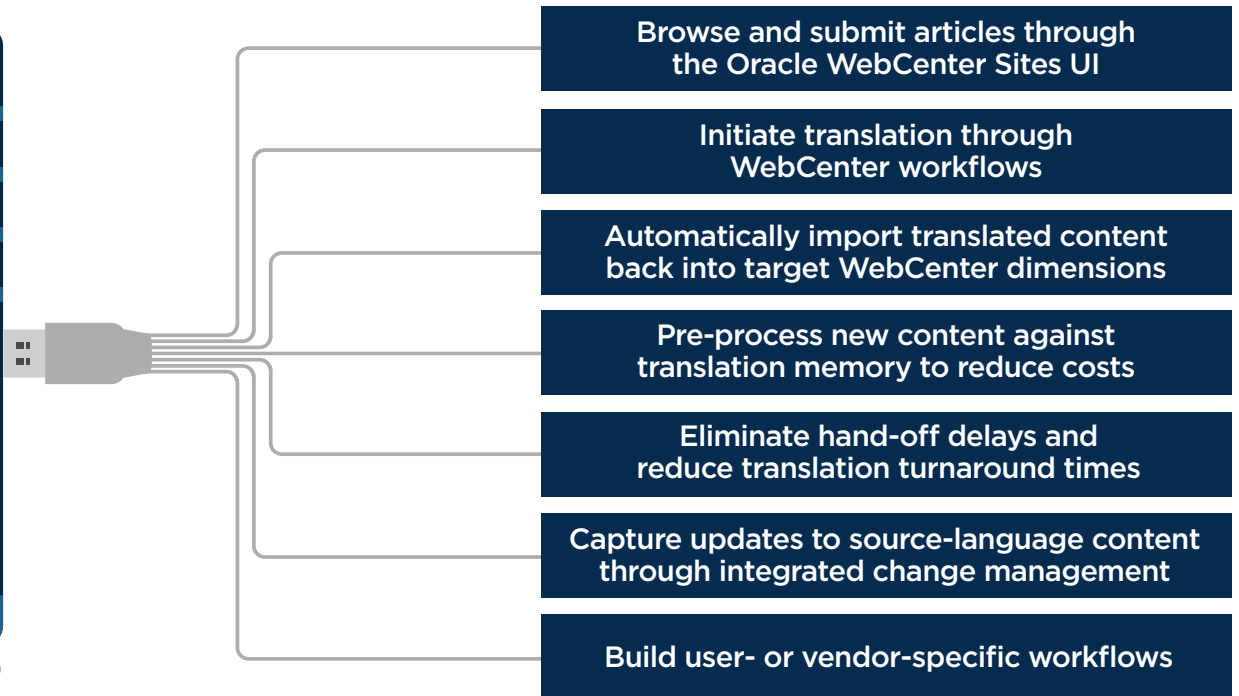

SEAMLESS INTEGRATION	ELIMINATE COPY/PASTE PROCESS	DASHBOARD MONITORING	NEVER PAY FOR SAME TRANSLATION TWICE	WORKFLOW INTEGRATION	REDUCE I.T. INVOLVEMENT

Your Platform. More Global.

THOUSANDS OF ORGANIZATIONS TRUST GLOBALLINK TO STREAMLINE GLOBAL CONTENT MANAGEMENT