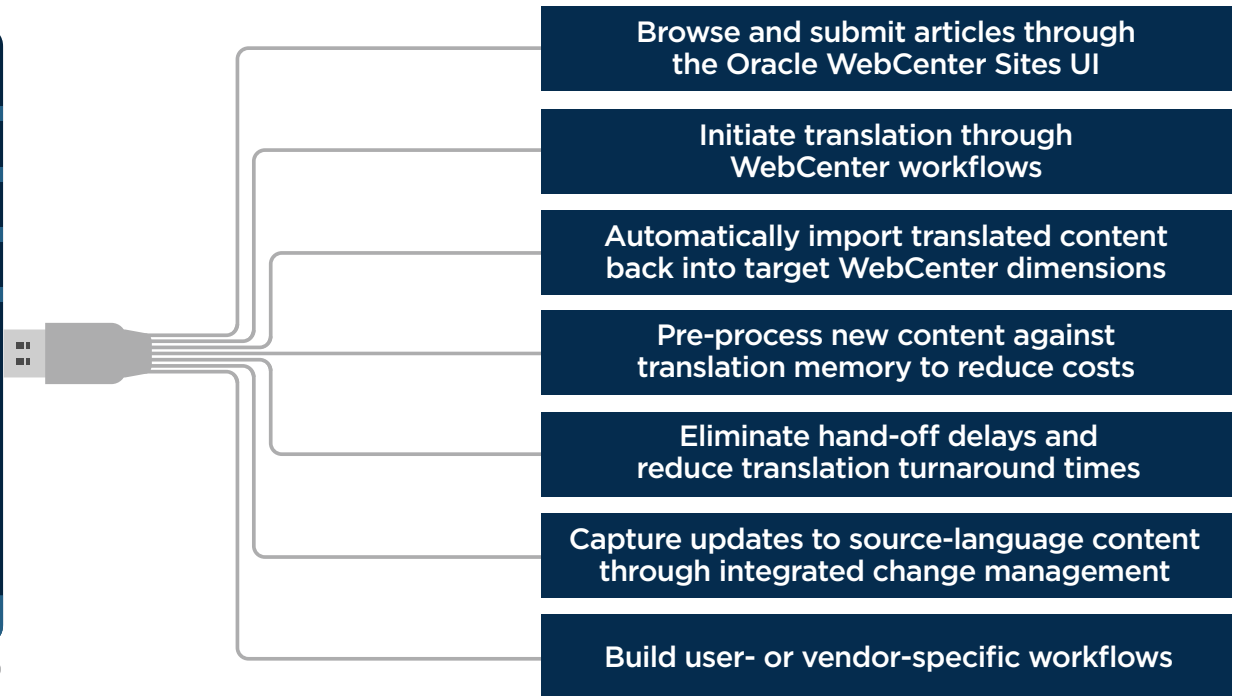

SEAMLESS INTEGRATION	ELIMINATE COPY/PASTE PROCESS	DASHBOARD MONITORING	NEVER PAY FOR SAME TRANSLATION TWICE	WORKFLOW INTEGRATION	REDUCE I.T. INVOLVEMENT
----------------------	------------------------------	----------------------	--------------------------------------	----------------------	-------------------------

Your Platform. More Global.

THOUSANDS OF ORGANIZATIONS TRUST GLOBALINK TO STREAMLINE GLOBAL CONTENT MANAGEMENT

BE EVERYWHERE

THE GLOBALINK PRODUCT SUITE	
Project Director	Term Manager
TM Server	TransStudio
Translation & Review Portal	TransPort
OneLink	