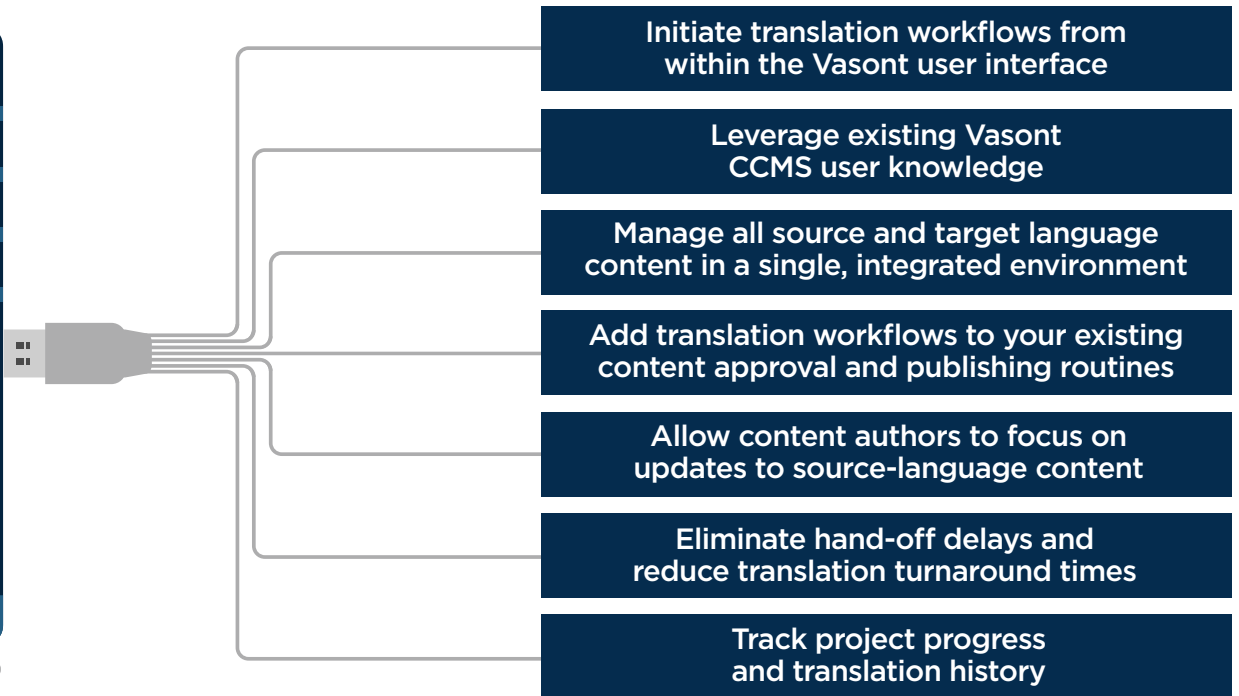

| | | | | | |
|---|--|--|--|--|---|
|  SEAMLESS INTEGRATION |  ELIMINATE COPY/PASTE PROCESS |  DASHBOARD MONITORING |  NEVER PAY FOR SAME TRANSLATION TWICE |  WORKFLOW INTEGRATION |  REDUCE I.T. INVOLVEMENT |
|---|--|--|--|--|---|

Your Platform. More Global.

THOUSANDS OF ORGANIZATIONS TRUST GLOBALLINK TO STREAMLINE GLOBAL CONTENT MANAGEMENT

BE EVERYWHERE

| THE GLOBALLINK PRODUCT SUITE | |
|------------------------------|--------------|
| Project Director | Term Manager |
| TM Server | TransStudio |
| Translation & Review Portal | TransPort |
| OneLink | |