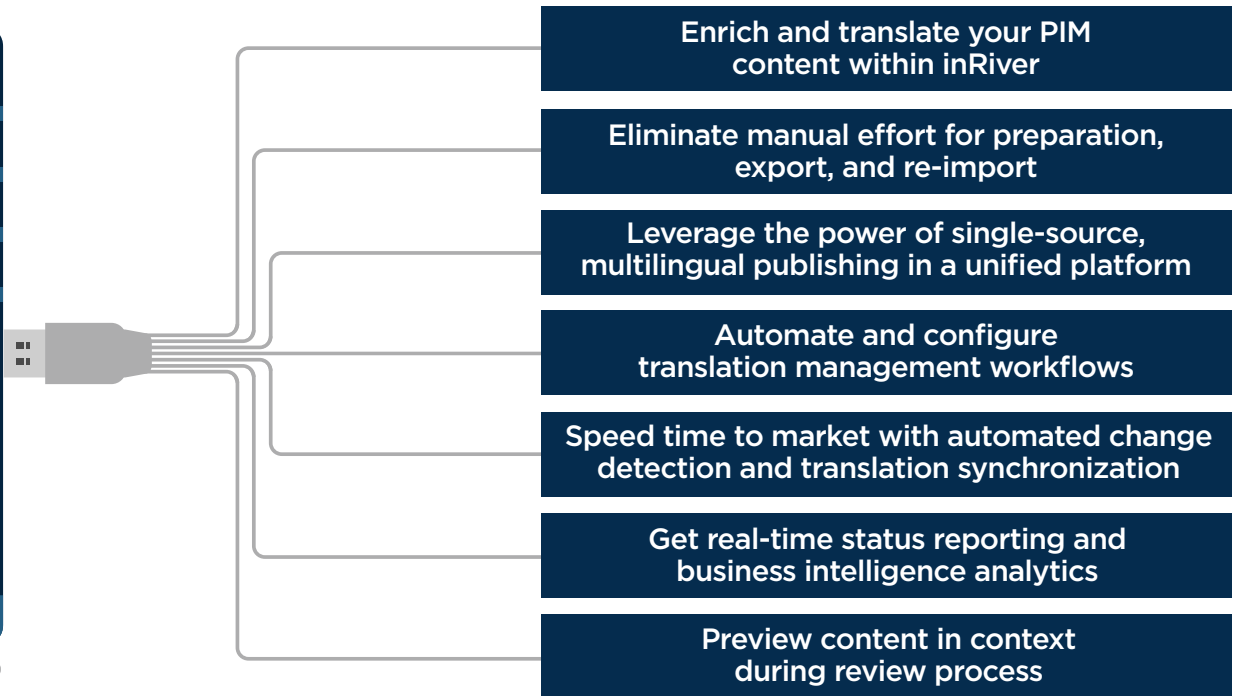

SEAMLESS INTEGRATION	ELIMINATE COPY/PASTE PROCESS	DASHBOARD MONITORING	NEVER PAY FOR SAME TRANSLATION TWICE	WORKFLOW INTEGRATION	REDUCE I.T. INVOLVEMENT
----------------------	------------------------------	----------------------	--------------------------------------	----------------------	-------------------------

Your Platform. More Global.

THOUSANDS OF ORGANIZATIONS TRUST GLOBALLINK TO STREAMLINE GLOBAL CONTENT MANAGEMENT

BE EVERYWHERE

THE GLOBALLINK PRODUCT SUITE	
Project Director	Term Manager
TM Server	TransStudio
Translation & Review Portal	TransPort
OneLink	