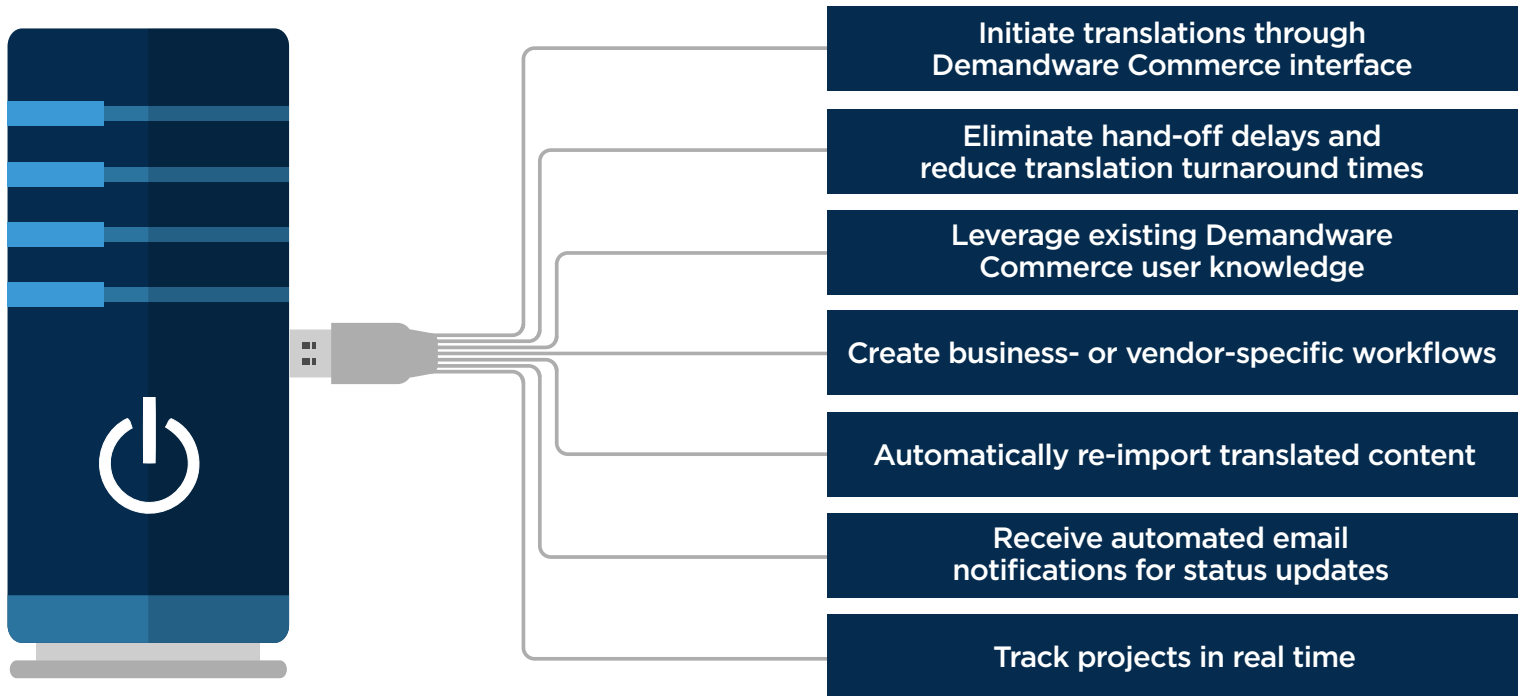

SEAMLESS INTEGRATION	ELIMINATE COPY/PASTE PROCESS	STREAMLINE PROJECT QUOTING	NEVER PAY FOR SAME TRANSLATION TWICE	WORKFLOW INTEGRATION	REDUCE I.T. INVOLVEMENT
----------------------	------------------------------	----------------------------	--------------------------------------	----------------------	-------------------------

## Your Platform. More Global.

THOUSANDS OF ORGANIZATIONS TRUST GLOBALLINK TO STREAMLINE GLOBAL CONTENT MANAGEMENT

## BE EVERYWHERE

THE GLOBALLINK PRODUCT SUITE	
Project Director	Term Manager
TM Server	TransStudio
Translation & Review Portal	TransPort
OneLink	