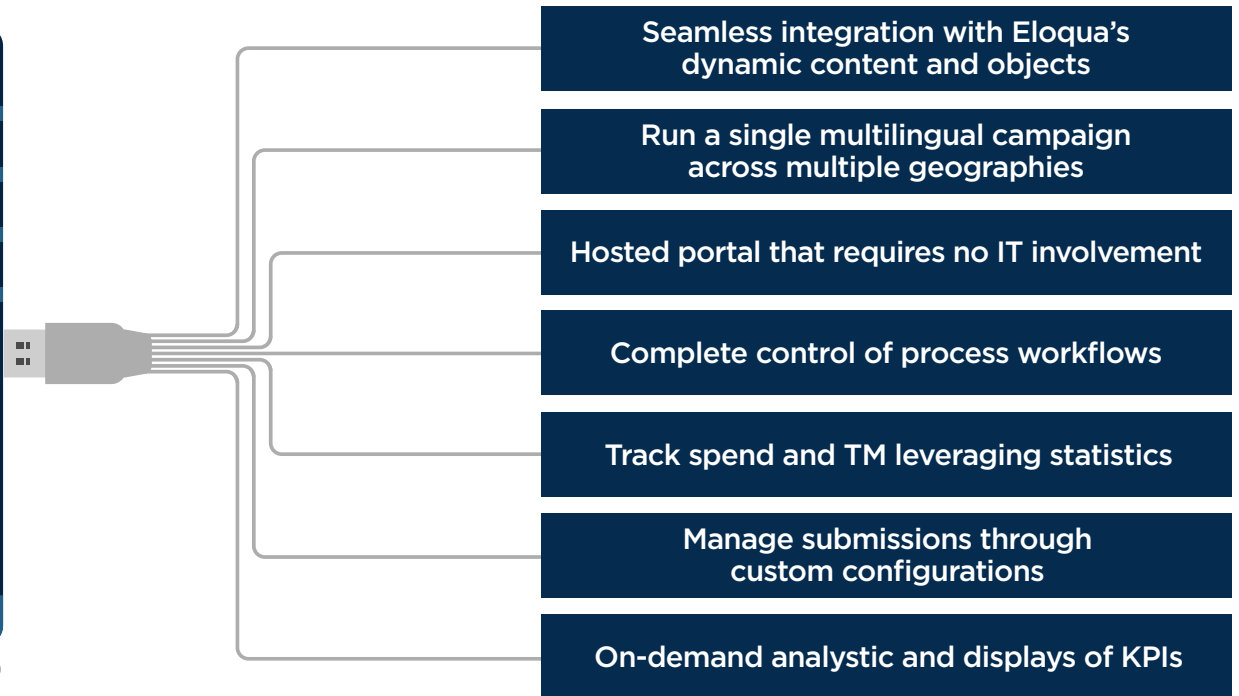

SEAMLESS INTEGRATION	ELIMINATE COPY/PASTE PROCESS	DASHBOARD MONITORING	NEVER PAY FOR SAME TRANSLATION TWICE	WORKFLOW INTEGRATION	REDUCE IT INVOLVEMENT
----------------------	------------------------------	----------------------	--------------------------------------	----------------------	-----------------------

Your platform. More Global.

THOUSANDS OF ORGANIZATIONS TRUST GLOBALLINK TO STREAMLINE GLOBAL CONTENT MANAGEMENT

BE EVERYWHERE

THE GLOBALLINK PRODUCT SUITE	
Project Director	Term Manager
TM Server	TransStudio
Translation & Review Portal	Portal
OneLink	