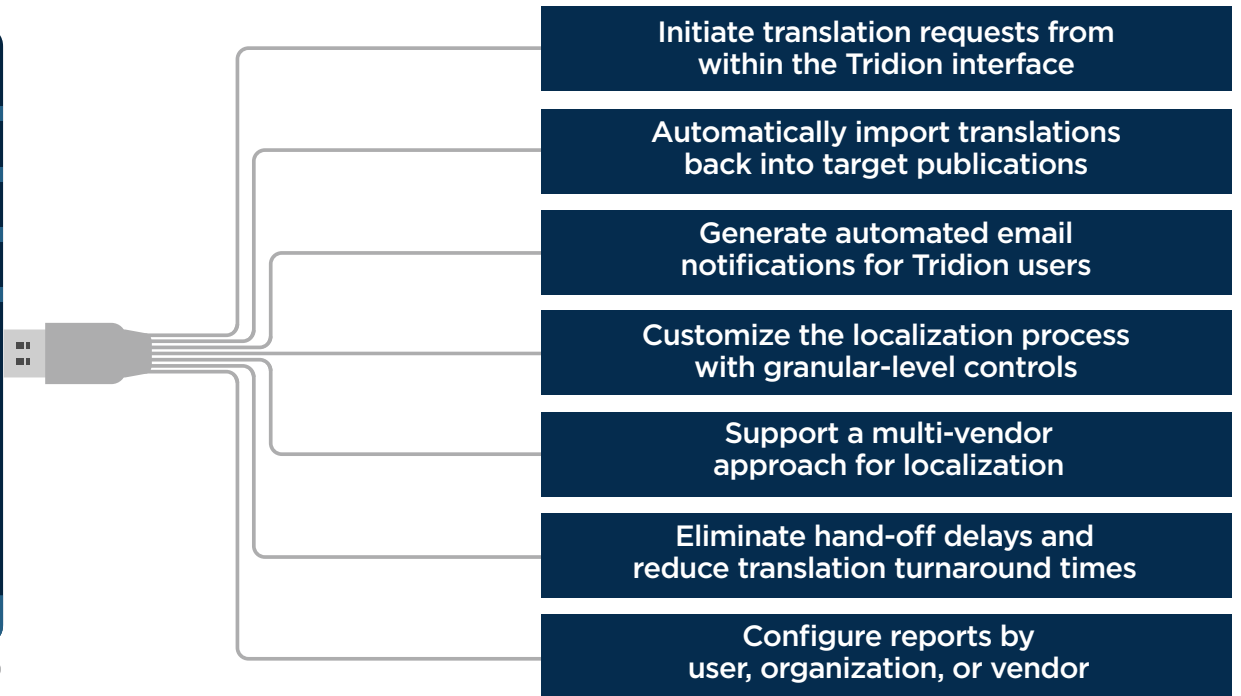

SEAMLESS INTEGRATION	ELIMINATE COPY/PASTE PROCESS	DASHBOARD MONITORING	NEVER PAY FOR SAME TRANSLATION TWICE	WORKFLOW INTEGRATION	REDUCE I.T. INVOLVEMENT
----------------------	------------------------------	----------------------	--------------------------------------	----------------------	-------------------------

Your Platform. More Global.

THOUSANDS OF ORGANIZATIONS TRUST GLOBALLINK TO STREAMLINE GLOBAL CONTENT MANAGEMENT

BE EVERYWHERE

THE GLOBALLINK PRODUCT SUITE	
Project Director	Term Manager
TM Server	TransStudio
Translation & Review Portal	TransPort
OneLink	